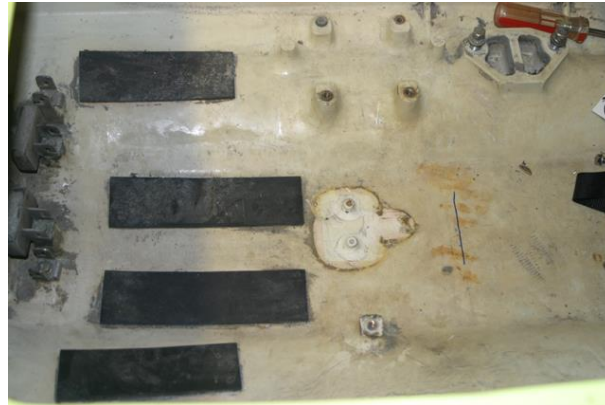

## Installation instructions for ATP Centre Fitting Billet Battery Tray & 9LTR Tank

1. Remove the OEM petrol tank and OEM battery tray, rubber tank retainer and Single OEM Petrol Tank strap bracket (the one inline with rubber retainer).

2. Place new battery tray into position using inner 2 original battery tray fixing points. Make sure all holes are clear of debris before tightening bolts supplied. You have been supplied 2 longer and 1 shorter bolt, the shorter bolt is for the side of the tray with only one fixing hole.

3. Remove flat rubber support from right hand side (carb side). Place tank in position, place rubber in position to support the new tank, glue this in place. Then re fit tank, use original shorter tank strap 1<sup>st</sup>, hook into front clip, lead over tank and clip into centre hook on battery tray.

4. Use second strap and clip horizontally as in picture or into the groove on the tank. The second strap is slightly too long so you will need to tie a knot in this strap. Both straps must be used. Once into position, place original rubber retainer between tank and tray. Place a small piece of H/Turf between your Waterbox and new tank to prevent any rubbing.